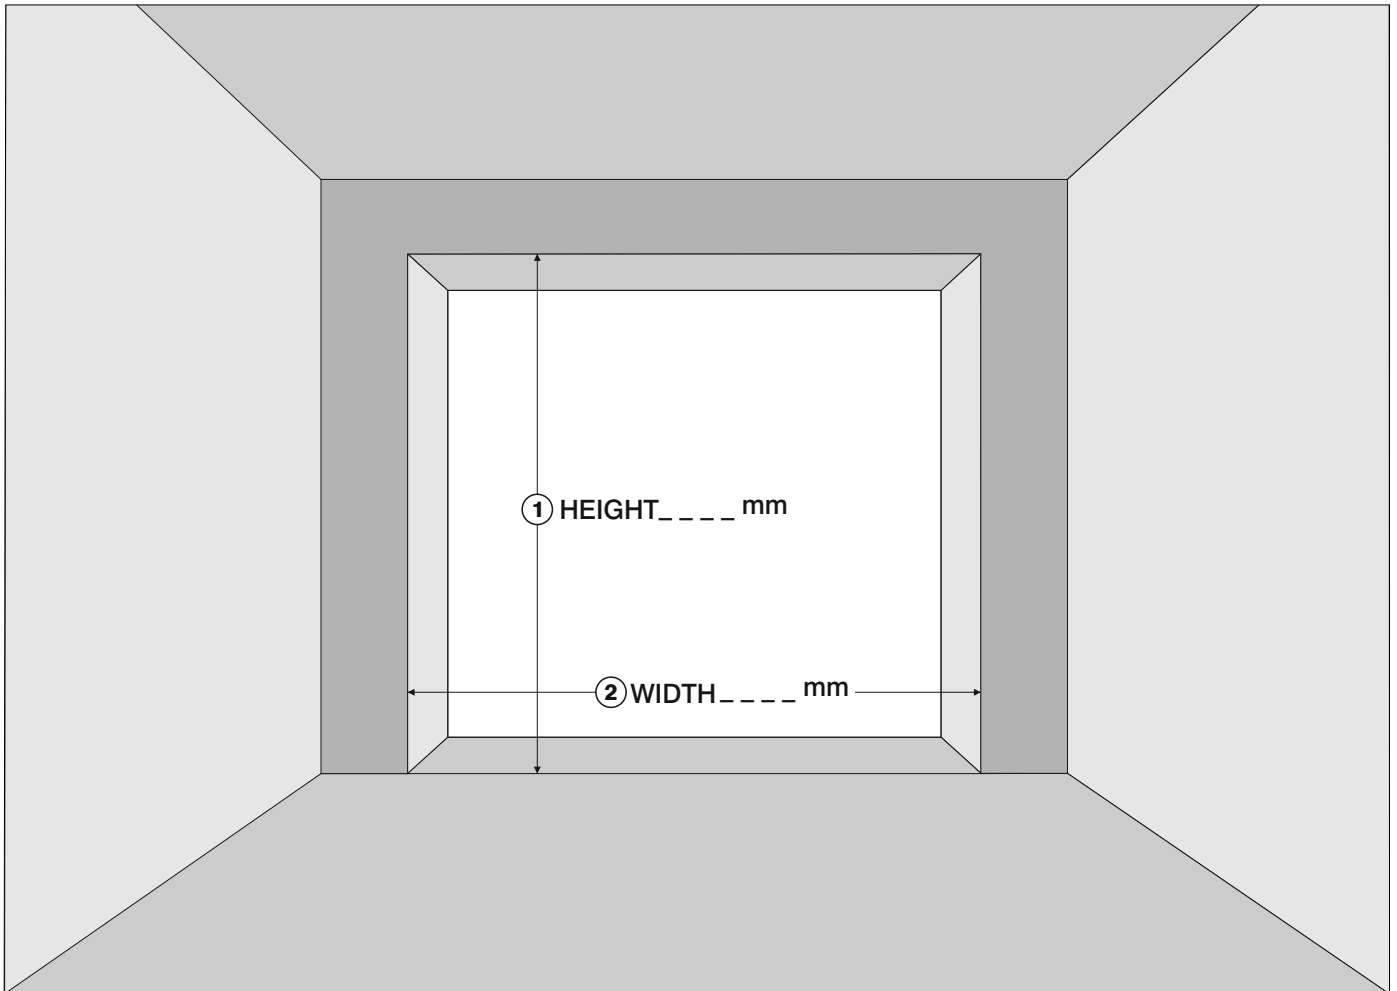

MEASURING GUIDE

NOTE: MEASUREMENTS TO BE CONDUCTED FROM INSIDE OF THE GARAGE LOOKING OUT.

- ① From the inside of the garage looking out. Measure from the top of the opening to the floor in mm.
- ② From the inside of the garage looking out. Measure from left to right of the opening in mm.